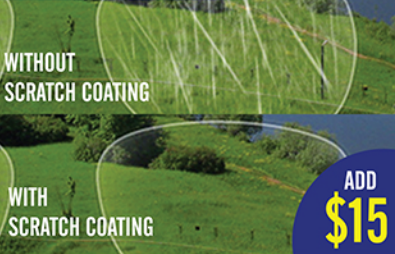

SCRATCH COATING