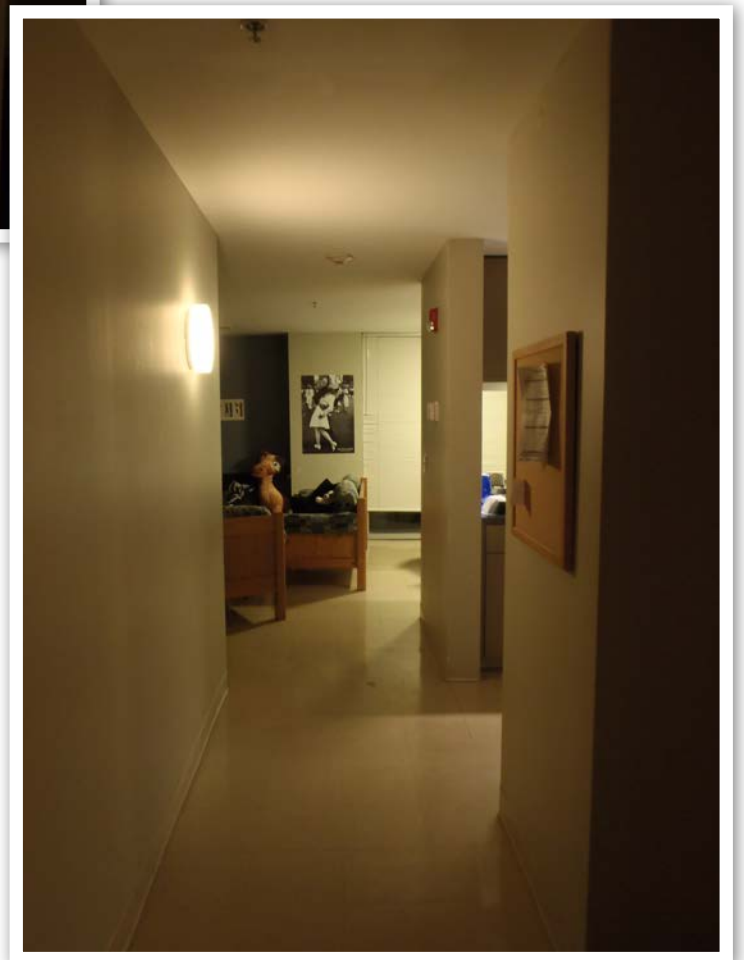

Standard Village Apartment

Amenities

Bedroom

- 1 Twin XL Bed
- 1 Horizontal 3 Drawer Dresser
- 1 Nightstand
- 1 Desk
- 1 Desk Chair
- 1 Cable/TV/Internet Hookup Port
- 1 Phone Jack
- 1 Closet with Top Shelf

Other Information for Pictures

Bedrooms are carpeted while the bathroom is tiled and the rest of the apartment has flooring.

Personal items in these photos not included with apartment: curtains/rugs,

hooks on back of doors, futon, coffeemaker, shelving unit in bathroom, TV or other electronics or any other personal items shown in pictures. Room only comes with amenities listed above.

Bedroom

Bedroom

Bedroom

The Village Apartments
Standard Village Apartment

Bedroom Closet

Desk/Storage

The Village Apartments
Standard Village Apartment

Hallway

Hallway

The Village Apartments
Standard Village Apartment

Bathroom

Bathroom

Bathroom

Bathroom

The Village Apartments
Standard Village Apartment

Living Room/Dining Area