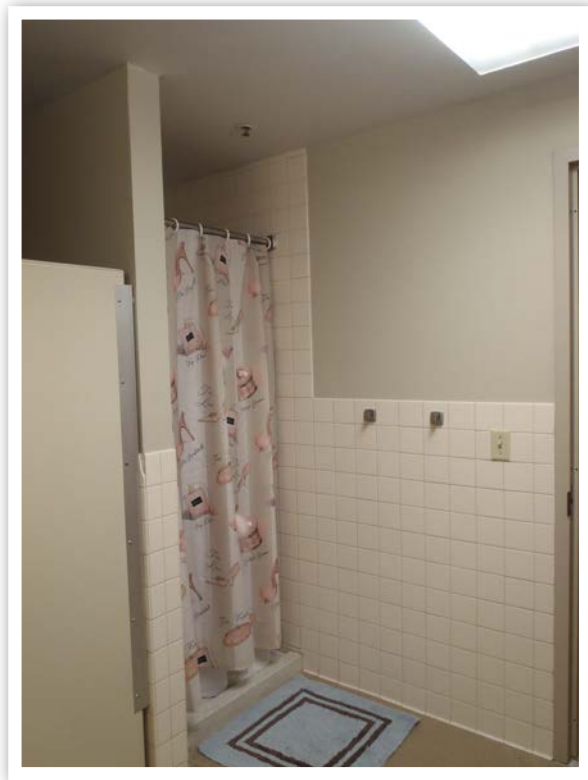

The Village Apartments
Standard Village Apartment

Bathroom