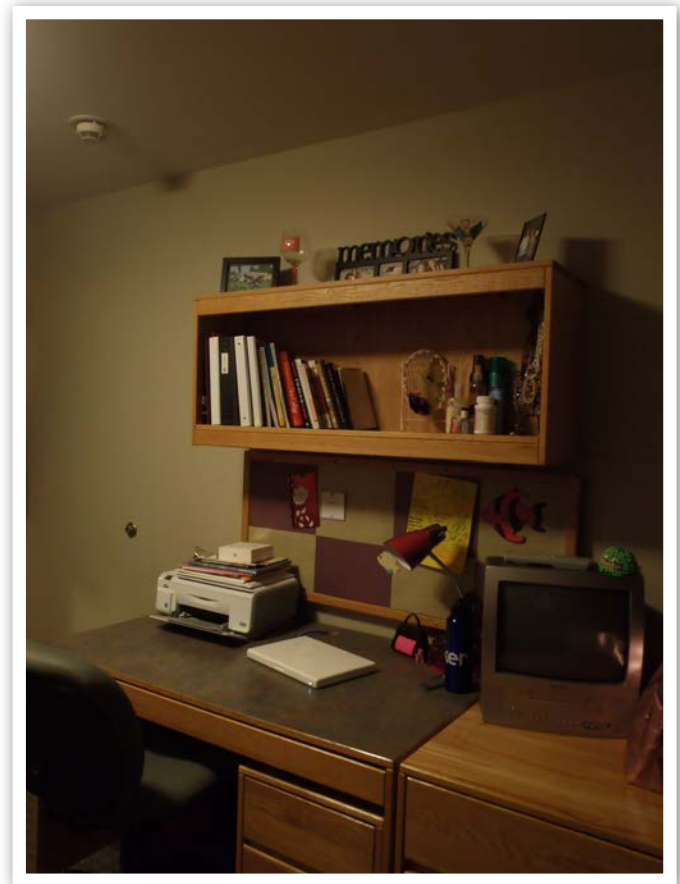

Standard Village Apartment

Amenities

Bedroom

- 1 Twin XL Bed
- 1 Horizontal 3 Drawer Dresser
- 1 Nightstand
- 1 Desk
- 1 Desk Chair
- 1 Cable/TV/Internet Hookup Port
- 1 Phone Jack
- 1 Closet with Top Shelf

Other Information for Pictures

Bedrooms are carpeted while the bathroom is tiled and the rest of the apartment has flooring.

Personal items in these photos not included with apartment: curtains/rugs,

hooks on back of doors, futon, coffeemaker, shelving unit in bathroom, TV or other electronics or any other personal items shown in pictures. Room only comes with amenities listed above.

Bedroom

Bedroom

Bedroom

The Village Apartments
Standard Village Apartment

Bedroom Closet

Desk/Storage

The Village Apartments
Standard Village Apartment

Hallway