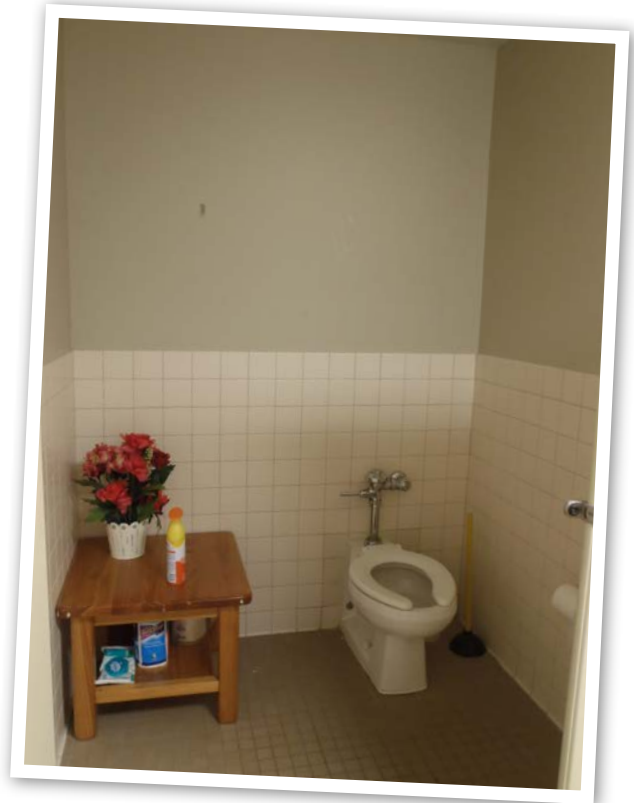

Standard Village Apartment

Amenities

Bedroom

- 1 Twin XL Bed
- 1 Horizontal 3 Drawer Dresser
- 1 Nightstand
- 1 Desk
- 1 Desk Chair
- 1 Cable/TV/Internet Hookup Port
- 1 Phone Jack
- 1 Closet with Top Shelf

Other Information for Pictures

Bedrooms are carpeted while the bathroom is tiled and the rest of the apartment has flooring.

Personal items in these photos not included with apartment: curtains/rugs,

hooks on back of doors, futon, coffeemaker, shelving unit in bathroom, TV or other electronics or any other personal items shown in pictures. Room only comes with amenities listed above.

Bedroom

Bedroom

Bedroom

The Village Apartments
Standard Village Apartment

Bedroom Closet

Desk/Storage

The Village Apartments
Standard Village Apartment

Hallway

Hallway

The Village Apartments
Standard Village Apartment

Bathroom

Bathroom

Bathroom

Bathroom

The Village Apartments
Standard Village Apartment

Living Room/Dining Area