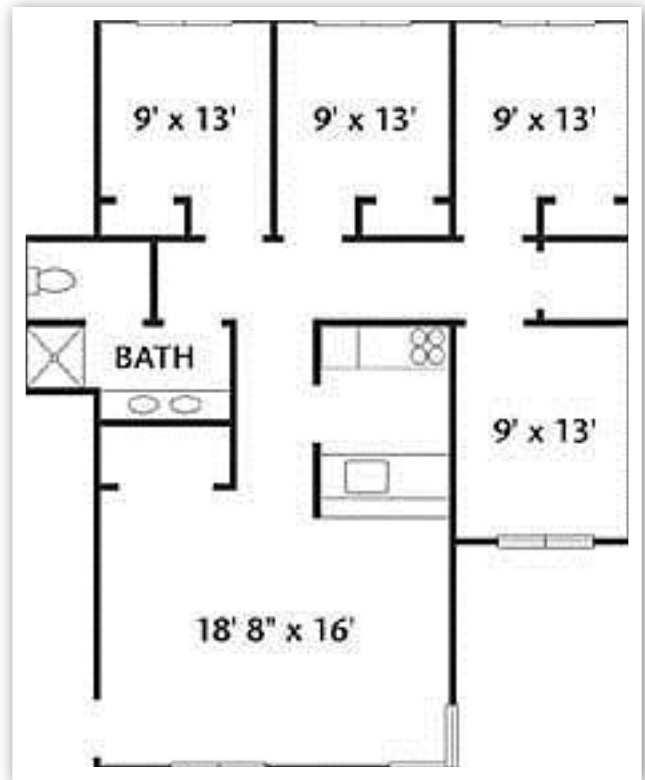

Standard Village Apartment

Amenities

Bedroom

- 1 Twin XL Bed
- 1 Horizontal 3 Drawer Dresser
- 1 Nightstand
- 1 Desk
- 1 Desk Chair
- 1 Cable/TV/Internet Hookup Port
- 1 Phone Jack
- 1 Closet with Top Shelf

Kitchen

- 1 Stove
- 1 Oven
- 1 Refrigerator
- 1 Microwave
- 1 Shelving Unit with 5 Shelves

Living Room/Dining Area

- 1 Dining Room
- 4 Dining Chairs
- 1 Sofa
- 2 Armchairs
- 1 Coffee Tables
- 2 End Tables
- 1 Cable/TV/Internet Hookup Port
- 1 Closet with Top Shelf

Other Information for Pictures

Bedrooms are carpeted while the bathroom is tiled and the rest of the apartment has flooring.

Personal items in these photos not included with apartment: curtains/rugs,

hooks on back of doors, futon, coffeemaker, shelving unit in bathroom, TV or other electronics or any other personal items shown in pictures. Room only comes with amenities listed above.

*These photos were taken of 2012 Residence Life Graduate Residence Director housing assignments. Please note that staff housing assignments may change.

Layout of a Standard Village Apartment