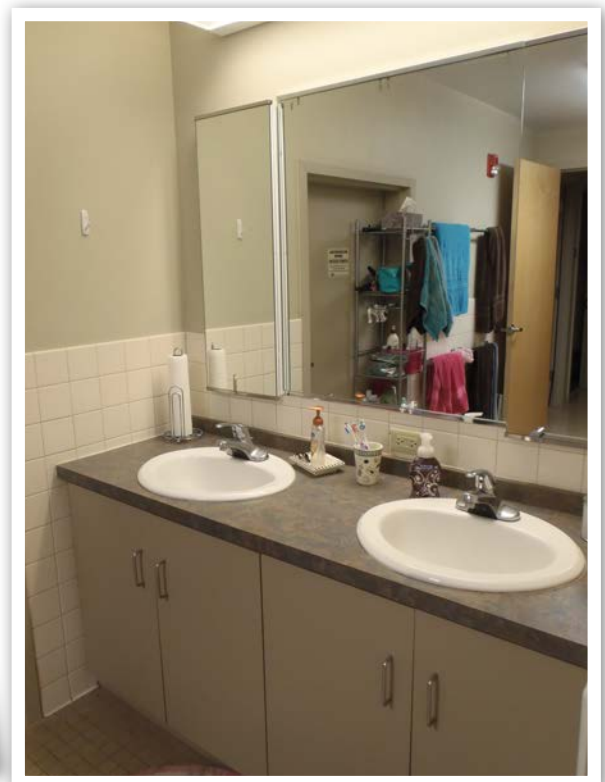

Standard Village Apartment

Amenities

Bedroom

- 1 Twin XL Bed
- 1 Horizontal 3 Drawer Dresser
- 1 Nightstand
- 1 Desk
- 1 Desk Chair
- 1 Cable/TV/Internet Hookup Port
- 1 Phone Jack
- 1 Closet with Top Shelf

Other Information for Pictures

Bedrooms are carpeted while the bathroom is tiled and the rest of the apartment has flooring.

Personal items in these photos not included with apartment: curtains/rugs,

hooks on back of doors, futon, coffeemaker, shelving unit in bathroom, TV or other electronics or any other personal items shown in pictures. Room only comes with amenities listed above.

Bedroom

Bedroom

Bedroom

The Village Apartments
Standard Village Apartment

Bedroom Closet

Desk/Storage

The Village Apartments
Standard Village Apartment

Hallway

Hallway

The Village Apartments
Standard Village Apartment

Bathroom

Bathroom

Bathroom

Bathroom

The Village Apartments
Standard Village Apartment

Living Room/Dining Area